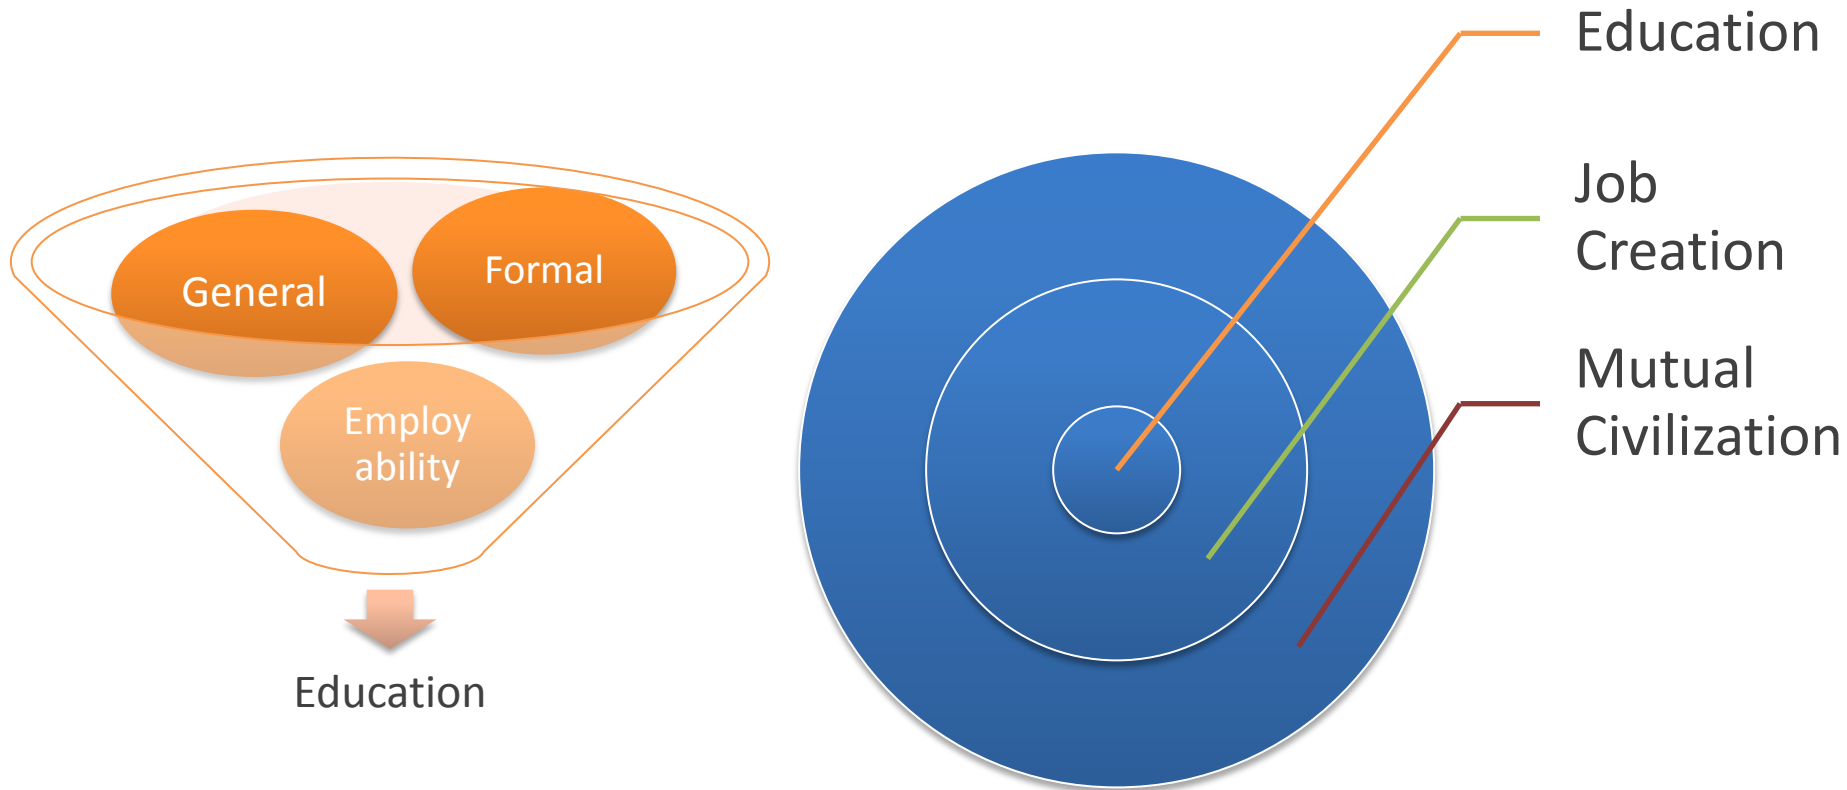

DESER

TEC

*Michael Gagern
Tarek Elsarnagawy
Iman El kaffass

*Chair Holder King Saud University Saudi Arabia
NCB Research Chair for Corporate Social Responsibility

Intercultural Competence

DESERT

Intercultural Competence

DESERT

Intercultural Competence

DESERT

A CSR Conclusion

DESERT