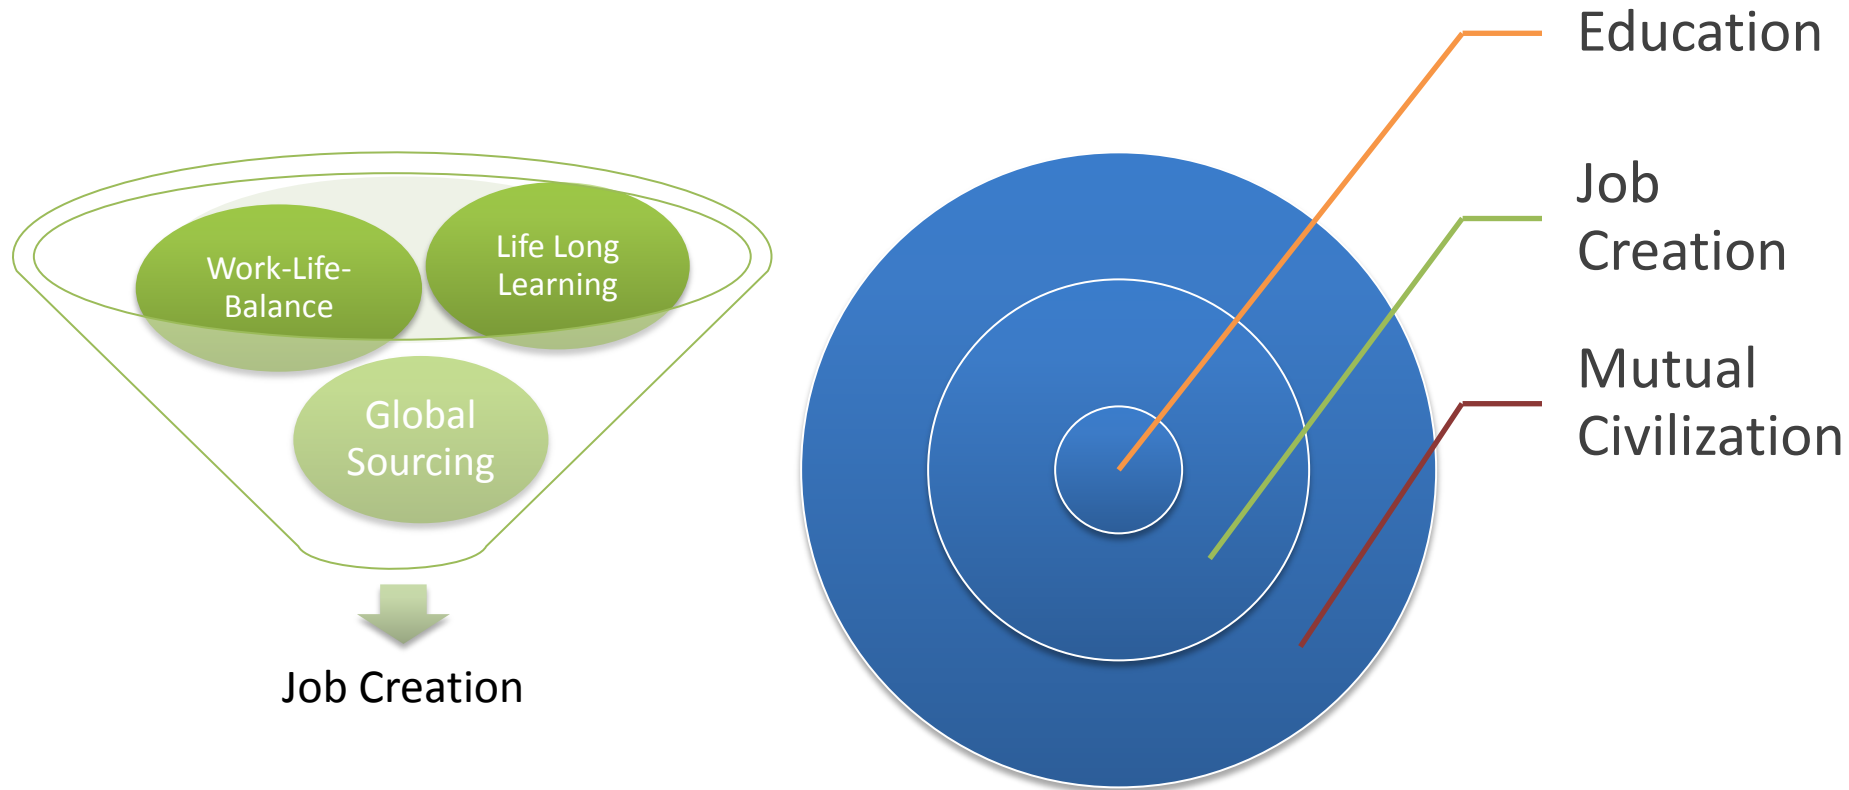

DESER

TEC

*Michael Gagern
Tarek Elsarnagawy
Iman El kaffass

*Chair Holder King Saud University Saudi Arabia
NCB Research Chair for Corporate Social Responsibility

Intercultural Competence

DESERT

Intercultural Competence

DESERT

Intercultural Competence

DESERT

A CSR Conclusion

DESERT