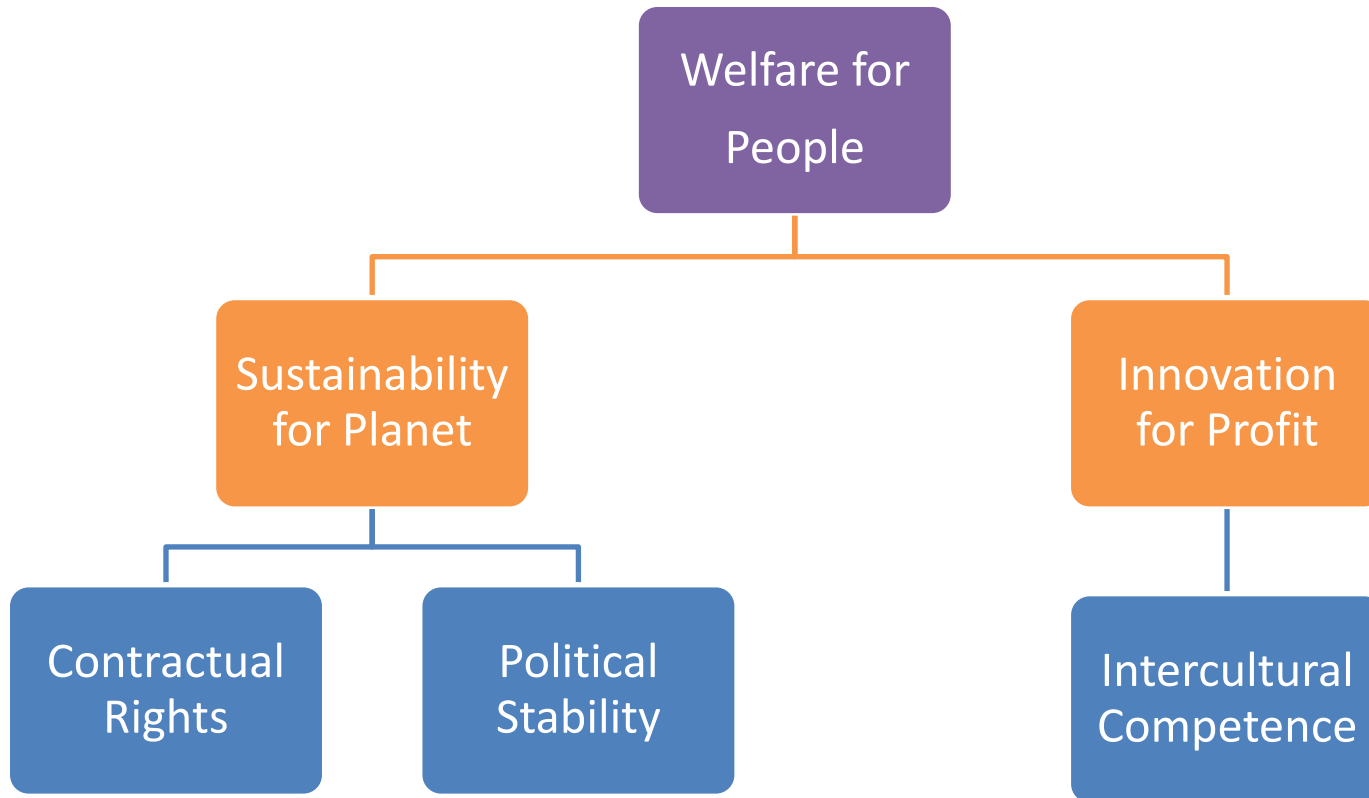

DESER

TEC

*Michael Gagern
Tarek Elsarnagawy
Iman El kaffass

*Chair Holder King Saud University Saudi Arabia
NCB Research Chair for Corporate Social Responsibility

Intercultural Competence

DESERT

Intercultural Competence

DESERT

Intercultural Competence

DESERT

A CSR Conclusion

DESERT