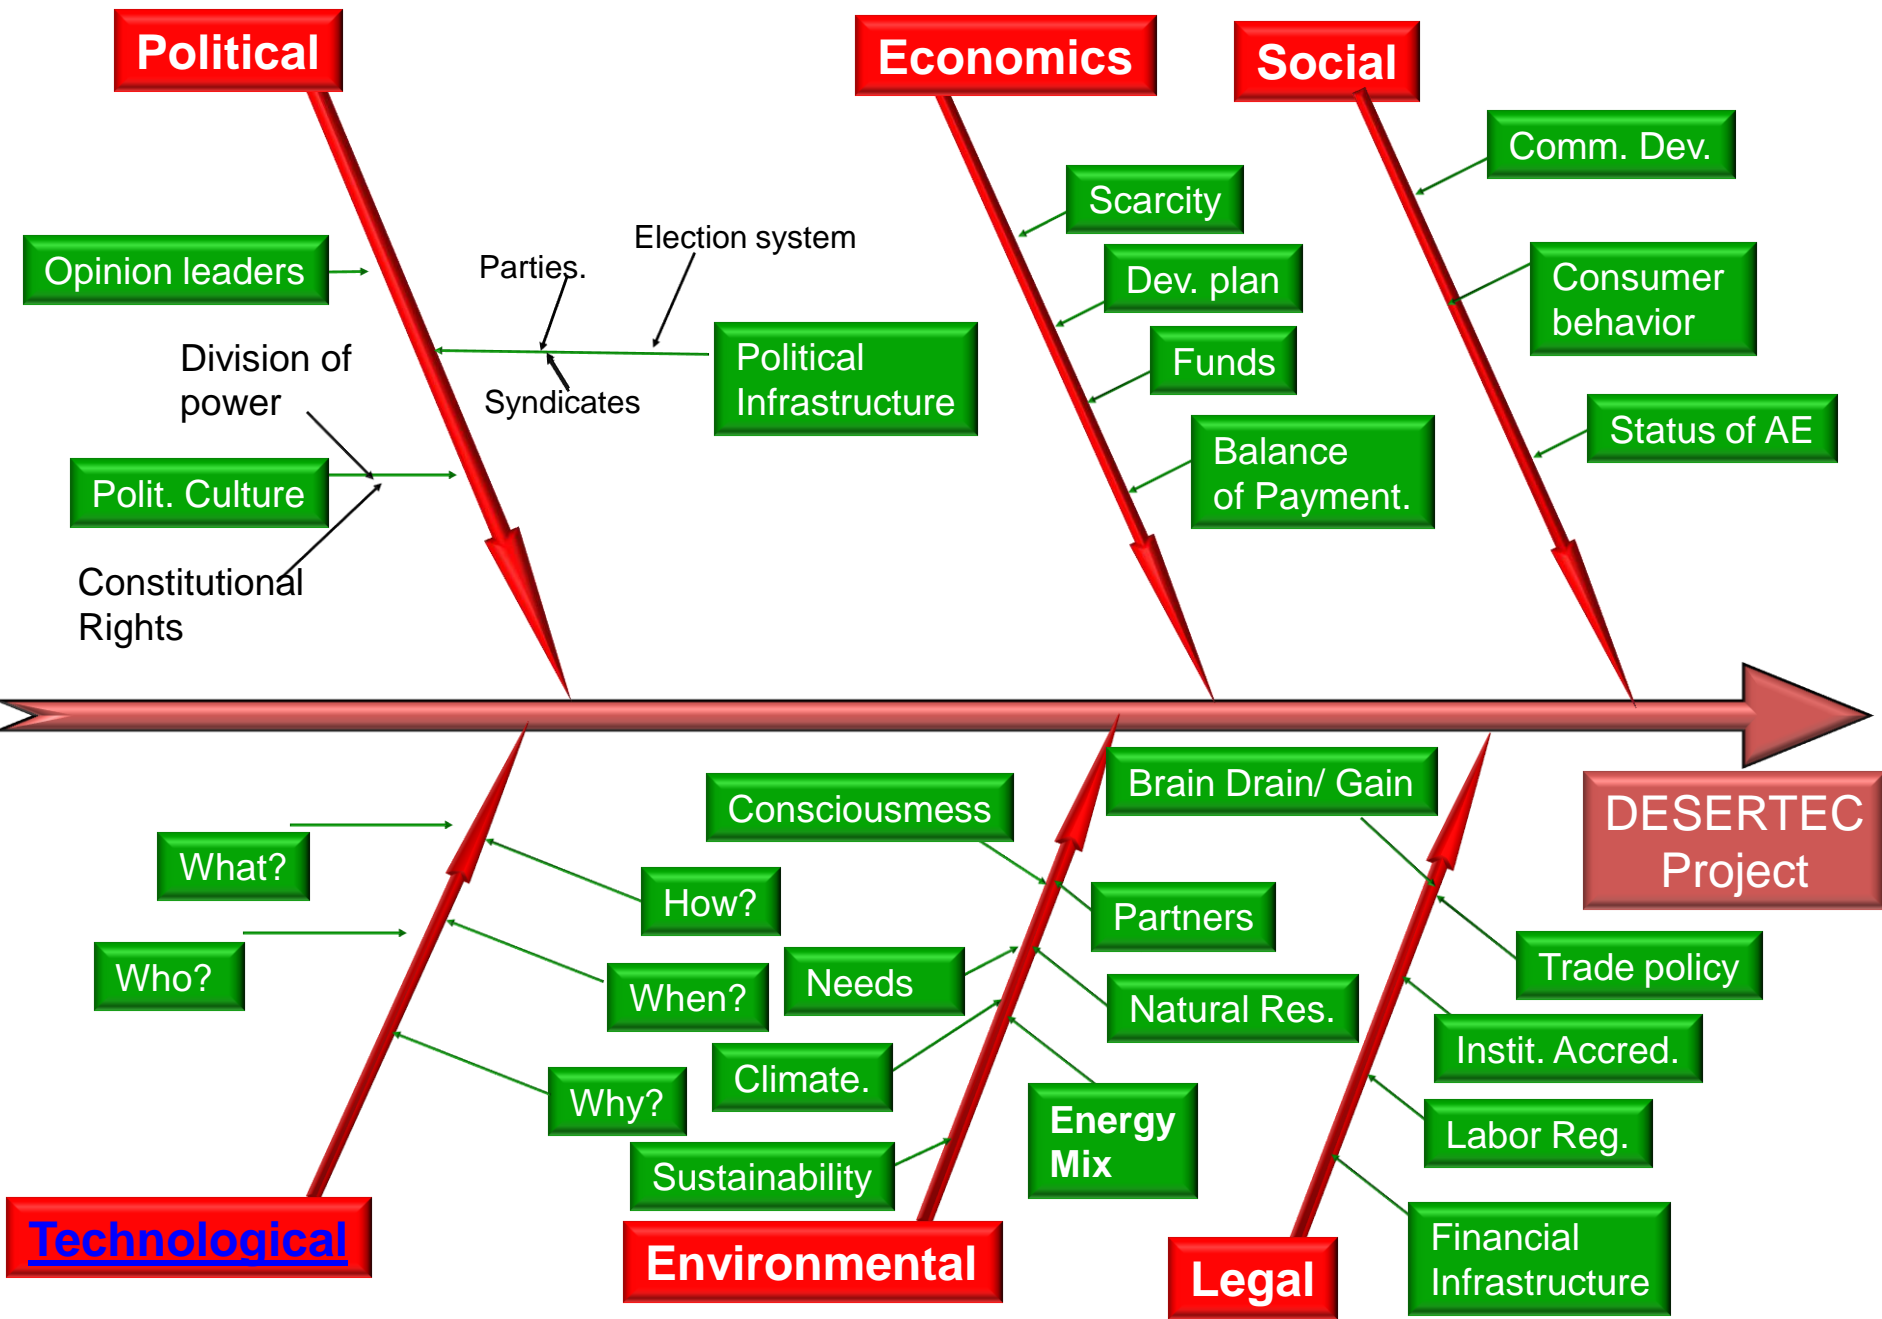

DESER

TEC

*Michael Gagern
Tarek Elsarnagawy
Iman El kaffass

*Chair Holder King Saud University Saudi Arabia
NCB Research Chair for Corporate Social Responsibility

Intercultural Competence

DESERT

Intercultural Competence

DESERT

Intercultural Competence

DESERT

A CSR Conclusion

DESERT