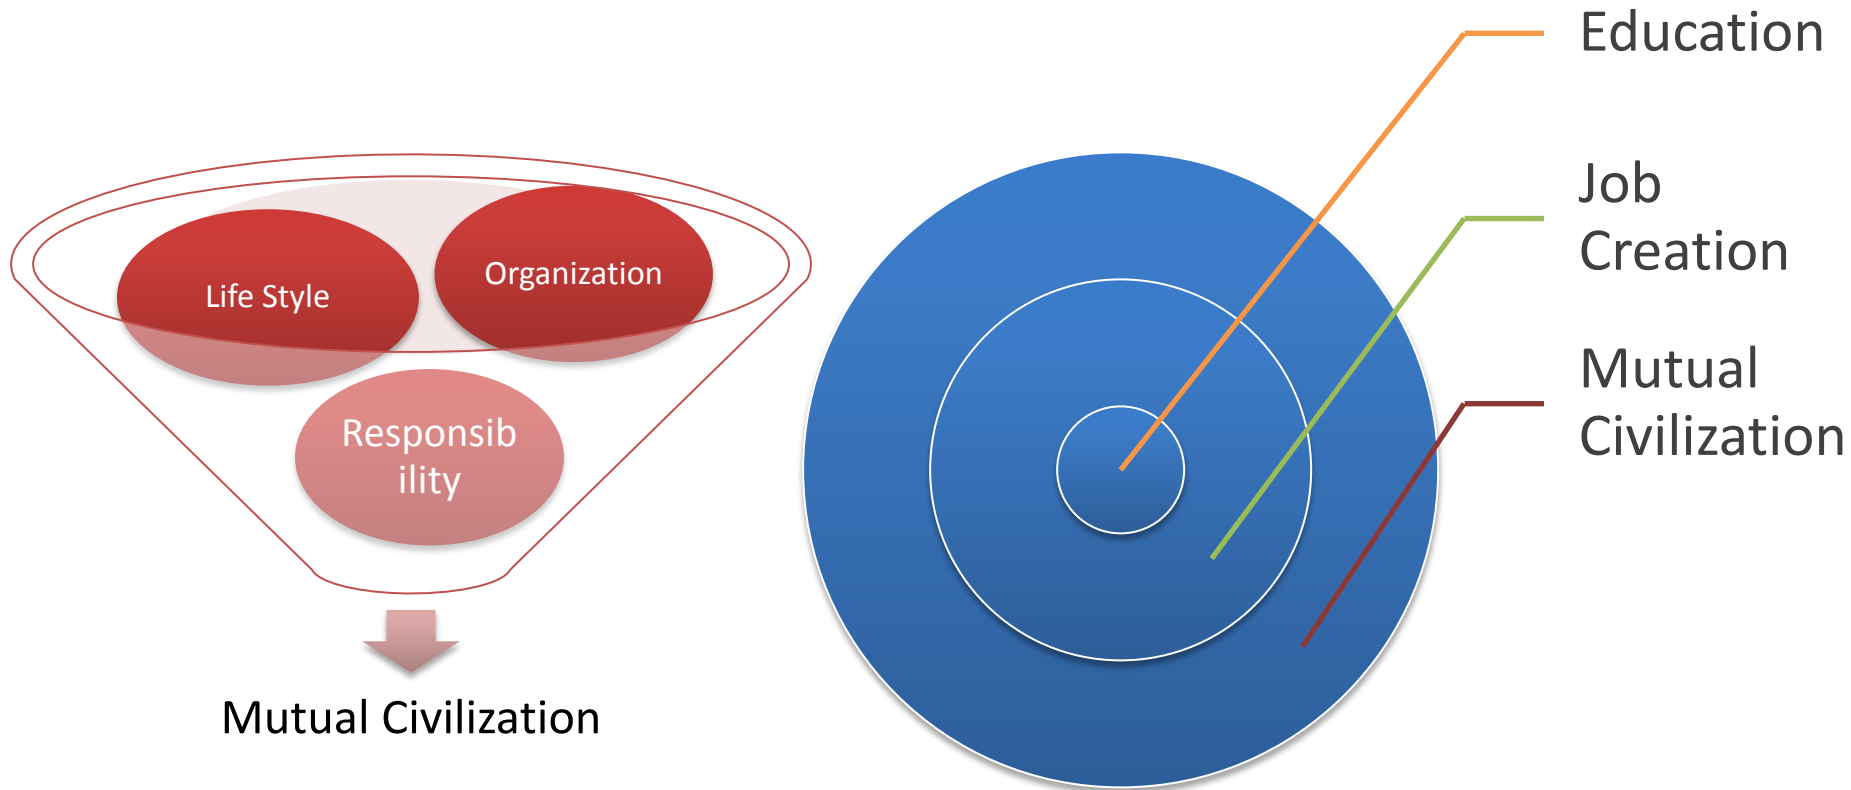

DESER

TEC

*Michael Gagern
Tarek Elsarnagawy
Iman El kaffass

*Chair Holder King Saud University Saudi Arabia
NCB Research Chair for Corporate Social Responsibility

Intercultural Competence

DESERT

Intercultural Competence

DESERT

Intercultural Competence

DESERT

A CSR Conclusion

DESERT